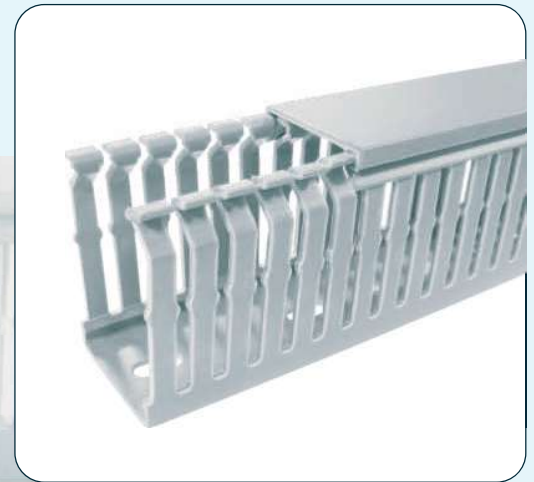

Wiring Ducts - Narrow Slot

 REACH
CERTIFIED

FRLS

SN	Article No.	Type	Description	Double Restricted Slot *	Duct Size WxH(mm)	Duct Size WxH(inch)	Meter/ Box
1	01 17 01250	TBWDN25X25LG2	Wiring Duct Narrow Slot, Light Grey, 2 Meter	–	25 x 25	0.98 x 0.98	120
2	01 17 06962	TBWDN25X30LG2	Wiring Duct Narrow Slot, Light Grey, 2 Meter	–	25 x 30	0.98 x 1.18	96
3	01 17 01066	TBWDN25X40LG2	Wiring Duct Narrow Slot, Light Grey, 2 Meter	–	25 x 40	0.98 x 1.57	96
4	01 17 01586	TBWDN25X45LG2	Wiring Duct Narrow Slot, Light Grey, 2 Meter	–	25 x 45	0.98 x 1.77	96
5	01 17 01251	TBWDN25X60LG2	Wiring Duct Narrow Slot, Light Grey, 2 Meter	✓	25 x 60	0.98 x 2.36	72
6	01 17 01588	TBWDN25X80LG2	Wiring Duct Narrow Slot, Light Grey, 2 Meter	✓	25 x 80	0.98 x 3.15	48
7	01 17 01584	TBWDN25X100LG2	Wiring Duct Narrow Slot, Light Grey, 2 Meter	✓	25 x 100	0.98 x 3.94	48
8	01 17 06961	TBWDN30X40LG2	Wiring Duct Narrow Slot, Light Grey, 2 Meter	–	30 x 40	1.18 x 1.57	80
9	01 17 01252	TBWDN30X80LG2	Wiring Duct Narrow Slot, Light Grey, 2 Meter	✓	30 x 80	1.18 x 3.15	40
10	01 17 06410	TBWDN40X25LG2	Wiring Duct Narrow Slot, Light Grey, 2 Meter	–	40 x 25	1.57 x 0.98	96
11	01 17 01068	TBWDN40X40LG2	Wiring Duct Narrow Slot, Light Grey, 2 Meter	–	40 x 40	1.57 x 1.57	64
12	01 17 01070	TBWDN40X60LG2	Wiring Duct Narrow Slot, Light Grey, 2 Meter	✓	40 x 60	1.57 x 2.36	48
13	01 17 01072	TBWDN40X80LG2	Wiring Duct Narrow Slot, Light Grey, 2 Meter	✓	40 x 80	1.57 x 3.15	32
14	01 17 01253	TBWDN40X100LG2	Wiring Duct Narrow Slot, Light Grey, 2 Meter	✓	40 x 100	1.57 x 3.94	32
15	01 17 01590	TBWDN45X45LG2	Wiring Duct Narrow Slot, Light Grey, 2 Meter	–	45 x 45	1.77 x 1.77	64
16	01 17 04064	TBWDN45X60LG2	Wiring Duct Narrow Slot, Light Grey, 2 Meter	✓	45 x 60	1.77 x 2.36	48
17	01 17 06414	TBWDN45X80LG2	Wiring Duct Narrow Slot, Light Grey, 2 Meter	✓	45 x 80	1.77 x 3.15	32
18	01 17 01592	TBWDN60X40LG2	Wiring Duct Narrow Slot, Light Grey, 2 Meter	–	60 x 40	2.36 x 1.57	36
19	01 17 05265	TBWDN60X45LG2	Wiring Duct Narrow Slot, Light Grey, 2 Meter	–	60 x 45	2.36 x 1.77	36
20	01 17 01074	TBWDN60X60LG2	Wiring Duct Narrow Slot, Light Grey, 2 Meter	✓	60 x 60	2.36 x 2.36	36
21	01 17 01076	TBWDN60X80LG2	Wiring Duct Narrow Slot, Light Grey, 2 Meter	✓	60 x 80	2.36 x 3.15	24
22	01 17 01254	TBWDN60X100LG2	Wiring Duct Narrow Slot, Light Grey, 2 Meter	✓	60 x 100	2.36 x 3.94	24
23 #	01 17 16430	TBWDN75X75LG2	Wiring Duct Narrow Slot, Light Grey, 2 Meter	✓	75 x 75	2.95 x 2.95	16
24	01 17 01596	TBWDN80X40LG2	Wiring Duct Narrow Slot, Light Grey, 2 Meter	–	80 x 40	3.15 x 1.57	24
25	01 17 01598	TBWDN80X60LG2	Wiring Duct Narrow Slot, Light Grey, 2 Meter	✓	80 x 60	3.15 x 2.36	24
26	01 17 01255	TBWDN80X80LG2	Wiring Duct Narrow Slot, Light Grey, 2 Meter	✓	80 x 80	3.15 x 3.15	16
27	01 17 01594	TBWDN80X100LG2	Wiring Duct Narrow Slot, Light Grey, 2 Meter	✓	80 x 100	3.15 x 3.94	16
28	01 17 01582	TBWDN100X60LG2	Wiring Duct Narrow Slot, Light Grey, 2 Meter	✓	100 x 60	3.94 x 2.36	24
29	01 17 02670	TBWDN100X80LG2	Wiring Duct Narrow Slot, Light Grey, 2 Meter	✓	100 x 80	3.94 x 3.15	16
30	01 17 01256	TBWDN100X100LG2	Wiring Duct Narrow Slot, Light Grey, 2 Meter	✓	100 x 100	3.94 x 3.94	16
31	01 17 02672	TBWDN120X80LG2	Wiring Duct Narrow Slot, Light Grey, 2 Meter	✓	120 x 80	4.72 x 3.15	12
32 #	01 17 04986	TBWDN150X100LG2	Wiring Duct Narrow Slot, Light Grey, 2 Meter	✓	150 x 100	5.90 x 3.94	8