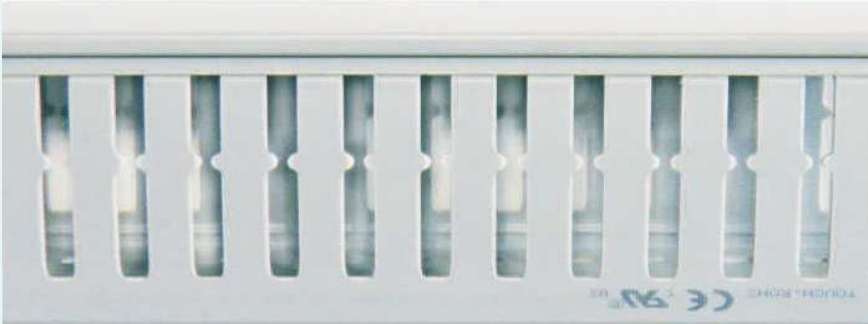

FRLS

SN	Article No.	Type	Description	Double Restricted Slot *	Duct Size WxH(mm)	Duct Size WxH(inch)	Meter/ Box
1	01 17 02546	TBWDW25X25LG2	Wiring Duct Wide Slot, Light Grey, 2 Meter	-	25 x 25	0.98 x 0.98	120
2	01 17 06966	TBWDW25X30LG2	Wiring Duct Wide Slot, Light Grey, 2 Meter	-	25 x 30	0.98 x 1.18	96
3	01 17 02547	TBWDW25X40LG2	Wiring Duct Wide Slot, Light Grey, 2 Meter	-	25 x 40	0.98 x 1.57	96
4	01 17 02548	TBWDW25X45LG2	Wiring Duct Wide Slot, Light Grey, 2 Meter	-	25 x 45	0.98 x 1.77	96
5	01 17 02549	TBWDW25X60LG2	Wiring Duct Wide Slot, Light Grey, 2 Meter	✓	25 x 60	0.98 x 2.36	72
6	01 17 02517	TBWDW25X80LG2	Wiring Duct Wide Slot, Light Grey, 2 Meter	✓	25 x 80	0.98 x 3.15	48
7	01 17 02550	TBWDW25X100LG2	Wiring Duct Wide Slot, Light Grey, 2 Meter	✓	25 x 100	0.98 x 3.94	48
8	01 17 06967	TBWDW30X40LG2	Wiring Duct Wide Slot, Light Grey, 2 Meter	-	30 x 40	1.18 x 1.57	80
9	01 17 02519	TBWDW30X80LG2	Wiring Duct Wide Slot, Light Grey, 2 Meter	✓	30 x 80	1.18 x 3.15	40
10	01 17 06508	TBWDW40X25LG2	Wiring Duct Wide Slot, Light Grey, 2 Meter	-	40 x 25	1.57 x 0.98	96
11	01 17 02551	TBWDW40X40LG2	Wiring Duct Wide Slot, Light Grey, 2 Meter	-	40 x 40	1.57 x 1.57	64
12	01 17 02552	TBWDW40X60LG2	Wiring Duct Wide Slot, Light Grey, 2 Meter	✓	40 x 60	1.57 x 2.36	48
13	01 17 02521	TBWDW40X80LG2	Wiring Duct Wide Slot, Light Grey, 2 Meter	✓	40 x 80	1.57 x 3.15	32
14	01 17 02553	TBWDW40X100LG2	Wiring Duct Wide Slot, Light Grey, 2 Meter	✓	40 x 100	1.57 x 3.94	32
15	01 17 02554	TBWDW45X45LG2	Wiring Duct Wide Slot, Light Grey, 2 Meter	-	45 x 45	1.77 x 1.77	64
16	01 17 04068	TBWDW45X60LG2	Wiring Duct Wide Slot, Light Grey, 2 Meter	✓	45 x 60	1.77 x 2.36	48
17	01 17 06506	TBWDW45X80LG2	Wiring Duct Wide Slot, Light Grey, 2 Meter	✓	45 x 80	1.77 x 3.15	32
18	01 17 02555	TBWDW60X40LG2	Wiring Duct Wide Slot, Light Grey, 2 Meter	-	60 x 40	2.36 x 1.57	36
19	01 17 05262	TBWDW60X45LG2	Wiring Duct Wide Slot, Light Grey, 2 Meter	-	60 x 45	2.36 x 1.77	36
20	01 17 02556	TBWDW60X60LG2	Wiring Duct Wide Slot, Light Grey, 2 Meter	✓	60 x 60	2.36 x 2.36	36
21	01 17 02523	TBWDW60X80LG2	Wiring Duct Wide Slot, Light Grey, 2 Meter	✓	60 x 80	2.36 x 3.15	24
22	01 17 02557	TBWDW60X100LG2	Wiring Duct Wide Slot, Light Grey, 2 Meter	✓	60 x 100	2.36 x 3.94	24
23	#01 17 16802	TBWDW75X75LG2	Wiring Duct Wide Slot, Light Grey, 2 Meter	✓	75 x 75	2.95 x 2.95	16
24	01 17 02558	TBWDW80X40LG2	Wiring Duct Wide Slot, Light Grey, 2 Meter	-	80 x 40	3.15 x 1.57	24
25	01 17 02559	TBWDW80X60LG2	Wiring Duct Wide Slot, Light Grey, 2 Meter	✓	80 x 60	3.15 x 2.36	24
26	01 17 02525	TBWDW80X80LG2	Wiring Duct Wide Slot, Light Grey, 2 Meter	✓	80 x 80	3.15 x 3.15	16
27	01 17 04881	TBWDW80X100LG2	Wiring Duct Wide Slot, Light Grey, 2 Meter	✓	80 x 100	3.15 x 3.94	16
28	01 17 05138	TBWDW100X60LG2	Wiring Duct Wide Slot, Light Grey, 2 Meter	✓	100 x 60	3.94 x 2.36	24
29	01 17 02674	TBWDW100X80LG2	Wiring Duct Wide Slot, Light Grey, 2 Meter	✓	100 x 80	3.94 x 3.15	16
30	01 17 02562	TBWDW100X100LG2	Wiring Duct Wide Slot, Light Grey, 2 Meter	✓	100 x 100	3.94 x 3.94	16
31	01 17 02676	TBWDW120X80LG2	Wiring Duct Wide Slot, Light Grey, 2 Meter	✓	120 x 80	4.72 x 3.15	12
32	#01 17 05304	TBWDW150X100LG2	Wiring Duct Wide Slot, Light Grey, 2 Meter	✓	150 x 100	5.90 x 3.94	8