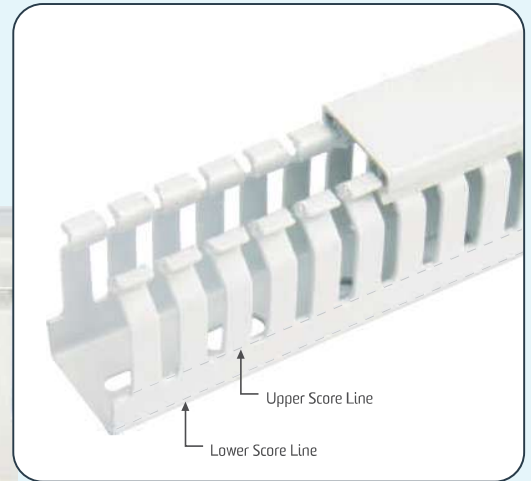

## Wiring Ducts Halogen Free-Narrow Slot

REACH  
CERTIFIED

RoHS

FRLSZH

SN	Article No.	Type	Description	Double Restricted Slot *	Duct Size WxH(mm)	Duct Size WxH(inch)	Meter/Box
1	01 17 06680	HF25X25SG2N	Halogen Free Narrow Slot, Silver Grey, 2 Meter	-	25 x 25	0.98 x 0.98	120
2	01 17 03447	HF25X40SG2N	Halogen Free Narrow Slot, Silver Grey, 2 Meter	-	25 x 40	0.98 x 1.18	96
3	01 17 06681	HF25X60SG2N	Halogen Free Narrow Slot, Silver Grey, 2 Meter	✓	25 x 60	0.98 x 1.57	72
4	01 17 05299	HF25X80SG2N	Halogen Free Narrow Slot, Silver Grey, 2 Meter	✓	25 x 80	0.98 x 1.77	48
5	01 17 06407	HF30X40SG2N	Halogen Free Narrow Slot, Silver Grey, 2 Meter	-	30 x 40	0.98 x 2.36	80
6	01 17 06408	HF30X60SG2N	Halogen Free Narrow Slot, Silver Grey, 2 Meter	✓	30 x 60	0.98 x 3.15	60
7	01 17 06682	HF30X80SG2N	Halogen Free Narrow Slot, Silver Grey, 2 Meter	✓	30 x 80	0.98 x 3.94	40
8	01 1706683	HF30X100SG2N	Halogen Free Narrow Slot, Silver Grey, 2 Meter	✓	30 x 100	1.18 x 1.57	40
9	01 17 06409	HF40X30SG2N	Halogen Free Narrow Slot, Silver Grey, 2 Meter	-	40 x 30	1.18 x 3.15	64
10	01 17 03438	HF40X40SG2N	Halogen Free Narrow Slot, Silver Grey, 2 Meter	-	40 x 40	1.57 x 0.98	64
11	01 17 05240	HF40X60SG2N	Halogen Free Narrow Slot, Silver Grey, 2 Meter	✓	40 x 60	1.57 x 1.57	48
12	01 17 03465	HF40X80SG2N	Halogen Free Narrow Slot, Silver Grey, 2 Meter	✓	40 x 80	1.57 x 2.36	32
13	01 17 03456	HF40X100SG2N	Halogen Free Narrow Slot, Silver Grey, 2 Meter	✓	40 x 100	1.57 x 3.15	32
14	01 17 06684	HF60X40SG2N	Halogen Free Narrow Slot, Silver Grey, 2 Meter	-	60 x 40	1.57 x 3.94	36
15	01 17 06685	HF60X60SG2N	Halogen Free Narrow Slot, Silver Grey, 2 Meter	✓	60 x 60	1.77 x 1.77	36
16	01 17 03487	HF60X80SG2N	Halogen Free Narrow Slot, Silver Grey, 2 Meter	✓	60 x 80	1.77 x 2.36	24
17	01 17 03496	HF60X100SG2N	Halogen Free Narrow Slot, Silver Grey, 2 Meter	✓	60 x 100	1.77 x 3.15	24
18	01 17 06686	HF80X25SG2N	Halogen Free Narrow Slot, Silver Grey, 2 Meter	-	80 x 25	2.36 x 1.57	24
19	01 17 06687	HF80X40SG2N	Halogen Free Narrow Slot, Silver Grey, 2 Meter	-	80 x 40	2.36 x 1.77	24
20	01 17 06688	HF80X60SG2N	Halogen Free Narrow Slot, Silver Grey, 2 Meter	✓	80 x 60	2.36 x 2.36	24
21	01 17 03474	HF80X80SG2N	Halogen Free Narrow Slot, Silver Grey, 2 Meter	✓	80 x 80	2.36 x 3.15	16
22	01 17 03505	HF80X100SG2N	Halogen Free Narrow Slot, Silver Grey, 2 Meter	✓	80 x 100	2.36 x 3.94	16
23	01 17 06689	HF100X40SG2N	Halogen Free Narrow Slot, Silver Grey, 2 Meter	-	100 x 40	3.15 x 1.57	24
24	01 17 06690	HF100X60SG2N	Halogen Free Narrow Slot, Silver Grey, 2 Meter	✓	100 x 60	3.15 x 2.36	24
25	01 17 06691	HF100X80SG2N	Halogen Free Narrow Slot, Silver Grey, 2 Meter	✓	100 x 80	3.15 x 3.15	16
26	01 17 03514	HF100X100SG2N	Halogen Free Narrow Slot, Silver Grey, 2 Meter	✓	100 x 100	3.15 x 3.94	16
27	01 17 06693	HF120X60SG2N	Halogen Free Narrow Slot, Silver Grey, 2 Meter	✓	120 x 60	3.94 x 2.36	12
28	01 17 06692	HF120X80SG2N	Halogen Free Narrow Slot, Silver Grey, 2 Meter	✓	120 x 80	3.94 x 3.15	12