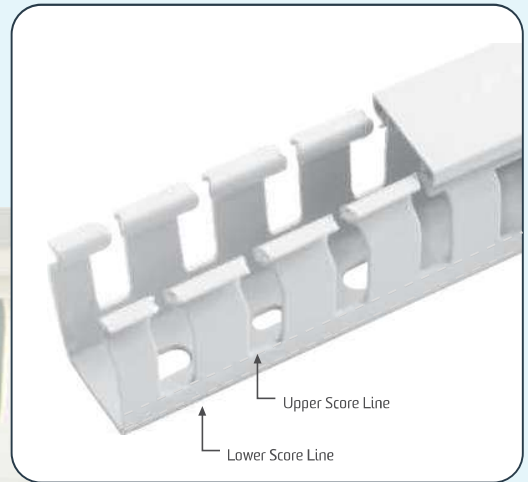

Wiring Ducts Halogen Free-Wide Slot

**REACH
CERTIFIED**

RoHS

**UK
CA**

FRLSZH

SN	Article No.	Type	Description	Double Restricted Slot *	Duct Size WxH(mm)	Duct Size WxH(inch)	Meter/Box
1	01 17 06946	HF25X25SG2W	Halogen Free Wide Slot, Silver Grey, 2 Meter	-	25 x 25	0.98 x 0.98	120
2	01 17 03449	HF25X40SG2W	Halogen Free Wide Slot, Silver Grey, 2 Meter	-	25 x 40	0.98 x 1.18	96
3	01 17 06947	HF25X60SG2W	Halogen Free Wide Slot, Silver Grey, 2 Meter	✓	25 x 60	0.98 x 1.57	72
4	01 17 05300	HF25X80SG2W	Halogen Free Wide Slot, Silver Grey, 2 Meter	✓	25 x 80	0.98 x 1.77	48
5	01 17 06514	HF30X40SG2W	Halogen Free Wide Slot, Silver Grey, 2 Meter	-	30 x 40	0.98 x 2.36	80
6	01 17 06518	HF30X60SG2W	Halogen Free Wide Slot, Silver Grey, 2 Meter	✓	30 x 60	0.98 x 3.15	60
7	01 17 06948	HF30X80SG2W	Halogen Free Wide Slot, Silver Grey, 2 Meter	✓	30 x 80	0.98 x 3.94	40
8	01 17 06949	HF30X100SG2W	Halogen Free Wide Slot, Silver Grey, 2 Meter	✓	30 x 100	1.18 x 1.57	40
9	01 17 06516	HF40X30SG2W	Halogen Free Wide Slot, Silver Grey, 2 Meter	-	40 x 30	1.18 x 3.15	64
10	01 17 03440	HF40X40SG2W	Halogen Free Wide Slot, Silver Grey, 2 Meter	-	40 x 40	1.57 x 0.98	64
11	01 17 05302	HF40X60SG2W	Halogen Free Wide Slot, Silver Grey, 2 Meter	✓	40 x 60	1.57 x 1.57	48
12	01 17 03467	HF40X80SG2W	Halogen Free Wide Slot, Silver Grey, 2 Meter	✓	40 x 80	1.57 x 2.36	32
13	01 17 03458	HF40X100SG2W	Halogen Free Wide Slot, Silver Grey, 2 Meter	✓	40 x 100	1.57 x 3.15	32
14	01 17 06950	HF60X40SG2W	Halogen Free Wide Slot, Silver Grey, 2 Meter	-	60 x 40	1.57 x 3.94	36
15	01 17 06951	HF60X60SG2W	Halogen Free Wide Slot, Silver Grey, 2 Meter	✓	60 x 60	1.77 x 1.77	36
16	01 17 03489	HF60X80SG2W	Halogen Free Wide Slot, Silver Grey, 2 Meter	✓	60 x 80	1.77 x 2.36	24
17	01 17 03498	HF60X100SG2W	Halogen Free Wide Slot, Silver Grey, 2 Meter	✓	60 x 100	1.77 x 3.15	24
18	01 17 06952	HF80X25SG2W	Halogen Free Wide Slot, Silver Grey, 2 Meter	-	80 x 25	2.36 x 1.57	24
19	01 17 06953	HF80X40SG2W	Halogen Free Wide Slot, Silver Grey, 2 Meter	-	80 x 40	2.36 x 1.77	24
20	01 17 06954	HF80X60SG2W	Halogen Free Wide Slot, Silver Grey, 2 Meter	✓	80 x 60	2.36 x 2.36	24
21	01 17 03476	HF80X80SG2W	Halogen Free Wide Slot, Silver Grey, 2 Meter	✓	80 x 80	2.36 x 3.15	16
22	01 17 03507	HF80X100SG2W	Halogen Free Wide Slot, Silver Grey, 2 Meter	✓	80 x 100	2.36 x 3.94	16
23	01 17 06955	HF100X40SG2W	Halogen Free Wide Slot, Silver Grey, 2 Meter	-	100 x 40	3.15 x 1.57	24
24	01 17 06956	HF100X60SG2W	Halogen Free Wide Slot, Silver Grey, 2 Meter	✓	100 x 60	3.15 x 2.36	24
25	01 17 06957	HF100X80SG2W	Halogen Free Wide Slot, Silver Grey, 2 Meter	✓	100 x 80	3.15 x 3.15	16
26	01 17 03516	HF100X100SG2W	Halogen Free Wide Slot, Silver Grey, 2 Meter	✓	100 x 100	3.15 x 3.94	16
27	01 17 06958	HF120X60SG2W	Halogen Free Wide Slot, Silver Grey, 2 Meter	✓	120 x 60	3.94 x 2.36	12
28	01 17 06959	HF120X80SG2W	Halogen Free Wide Slot, Silver Grey, 2 Meter	✓	120 x 80	3.94 x 3.15	12

* See page no. 13