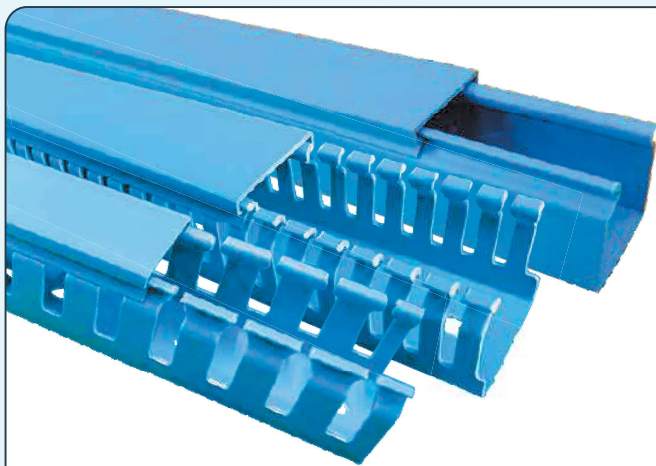

Typical Raw Material Properties of Halogen Free Wiring Ducts

Property	Units	ASTM Test	Test Value
Specific Gravity	...	D792	1.2
IZOD Impact Strength	cm-kgf/cm	D256	70
Flexural Strength	psi	D790	12800
Flexural Module	psi	D790	360000
Tensile Strength	psi	D638	7800
Compressive Strength	psi	D695	16000
Water Absorption, (23°C/Sat)	%	D570	0.6
Hardness	Rockwell	ISO 2039-2	124
Dielectric Strength 50Hz, 25°C	KV/mm	D149	400
Dielectric Constant, Dry	...	D150	2.65
HDT	°C	D648	100°C
Vicat Softening Temp.	°C	ASTM D 1525	110°C
Flammability	...	UL-94	V0
Oxygen Index	%	ISO 4589-2	37
Ambient Temperature (Operation)	°C	...	(-25°C to +90°C)

For guidance only

Subject to change in the interest of technical progress.

Halogen Free Wiring Ducts in Blue Color

Stock Available