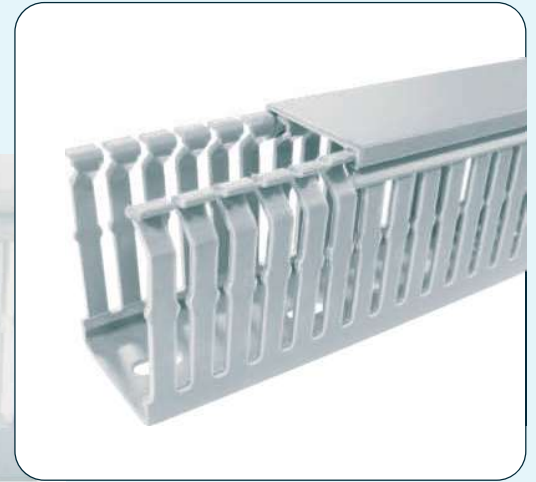

## Wiring Ducts - Narrow Slot

 REACH  
CERTIFIED

**FRLS**

SN	Article No.	Type	Description	Double Restricted Slot *	Duct Size WxH(mm)	Duct Size WxH(inch)	Meter/ Box
1	01 17 01250	TBWDN25X25LG2	Wiring Duct Narrow Slot, Light Grey, 2 Meter	–	25 x 25	0.98 x 0.98	120
2	01 17 06962	TBWDN25X30LG2	Wiring Duct Narrow Slot, Light Grey, 2 Meter	–	25 x 30	0.98 x 1.18	96
3	01 17 01066	TBWDN25X40LG2	Wiring Duct Narrow Slot, Light Grey, 2 Meter	–	25 x 40	0.98 x 1.57	96
4	01 17 01586	TBWDN25X45LG2	Wiring Duct Narrow Slot, Light Grey, 2 Meter	–	25 x 45	0.98 x 1.77	96
5	01 17 01251	TBWDN25X60LG2	Wiring Duct Narrow Slot, Light Grey, 2 Meter	✓	25 x 60	0.98 x 2.36	72
6	01 17 01588	TBWDN25X80LG2	Wiring Duct Narrow Slot, Light Grey, 2 Meter	✓	25 x 80	0.98 x 3.15	48
7	01 17 01584	TBWDN25X100LG2	Wiring Duct Narrow Slot, Light Grey, 2 Meter	✓	25 x 100	0.98 x 3.94	48
8	01 17 06961	TBWDN30X40LG2	Wiring Duct Narrow Slot, Light Grey, 2 Meter	–	30 x 40	1.18 x 1.57	80
9	01 17 01252	TBWDN30X80LG2	Wiring Duct Narrow Slot, Light Grey, 2 Meter	✓	30 x 80	1.18 x 3.15	40
10	01 17 06410	TBWDN40X25LG2	Wiring Duct Narrow Slot, Light Grey, 2 Meter	–	40 x 25	1.57 x 0.98	96
11	01 17 01068	TBWDN40X40LG2	Wiring Duct Narrow Slot, Light Grey, 2 Meter	–	40 x 40	1.57 x 1.57	64
12	01 17 01070	TBWDN40X60LG2	Wiring Duct Narrow Slot, Light Grey, 2 Meter	✓	40 x 60	1.57 x 2.36	48
13	01 17 01072	TBWDN40X80LG2	Wiring Duct Narrow Slot, Light Grey, 2 Meter	✓	40 x 80	1.57 x 3.15	32
14	01 17 01253	TBWDN40X100LG2	Wiring Duct Narrow Slot, Light Grey, 2 Meter	✓	40 x 100	1.57 x 3.94	32
15	01 17 01590	TBWDN45X45LG2	Wiring Duct Narrow Slot, Light Grey, 2 Meter	–	45 x 45	1.77 x 1.77	64
16	01 17 04064	TBWDN45X60LG2	Wiring Duct Narrow Slot, Light Grey, 2 Meter	✓	45 x 60	1.77 x 2.36	48
17	01 17 06414	TBWDN45X80LG2	Wiring Duct Narrow Slot, Light Grey, 2 Meter	✓	45 x 80	1.77 x 3.15	32
18	01 17 01592	TBWDN60X40LG2	Wiring Duct Narrow Slot, Light Grey, 2 Meter	–	60 x 40	2.36 x 1.57	36
19	01 17 05265	TBWDN60X45LG2	Wiring Duct Narrow Slot, Light Grey, 2 Meter	–	60 x 45	2.36 x 1.77	36
20	01 17 01074	TBWDN60X60LG2	Wiring Duct Narrow Slot, Light Grey, 2 Meter	✓	60 x 60	2.36 x 2.36	36
21	01 17 01076	TBWDN60X80LG2	Wiring Duct Narrow Slot, Light Grey, 2 Meter	✓	60 x 80	2.36 x 3.15	24
22	01 17 01254	TBWDN60X100LG2	Wiring Duct Narrow Slot, Light Grey, 2 Meter	✓	60 x 100	2.36 x 3.94	24
23 #	01 17 16430	TBWDN75X75LG2	Wiring Duct Narrow Slot, Light Grey, 2 Meter	✓	75 x 75	2.95 x 2.95	16
24	01 17 01596	TBWDN80X40LG2	Wiring Duct Narrow Slot, Light Grey, 2 Meter	–	80 x 40	3.15 x 1.57	24
25	01 17 01598	TBWDN80X60LG2	Wiring Duct Narrow Slot, Light Grey, 2 Meter	✓	80 x 60	3.15 x 2.36	24
26	01 17 01255	TBWDN80X80LG2	Wiring Duct Narrow Slot, Light Grey, 2 Meter	✓	80 x 80	3.15 x 3.15	16
27	01 17 01594	TBWDN80X100LG2	Wiring Duct Narrow Slot, Light Grey, 2 Meter	✓	80 x 100	3.15 x 3.94	16
28	01 17 01582	TBWDN100X60LG2	Wiring Duct Narrow Slot, Light Grey, 2 Meter	✓	100 x 60	3.94 x 2.36	24
29	01 17 02670	TBWDN100X80LG2	Wiring Duct Narrow Slot, Light Grey, 2 Meter	✓	100 x 80	3.94 x 3.15	16
30	01 17 01256	TBWDN100X100LG2	Wiring Duct Narrow Slot, Light Grey, 2 Meter	✓	100 x 100	3.94 x 3.94	16
31	01 17 02672	TBWDN120X80LG2	Wiring Duct Narrow Slot, Light Grey, 2 Meter	✓	120 x 80	4.72 x 3.15	12
32 #	01 17 04986	TBWDN150X100LG2	Wiring Duct Narrow Slot, Light Grey, 2 Meter	✓	150 x 100	5.90 x 3.94	8